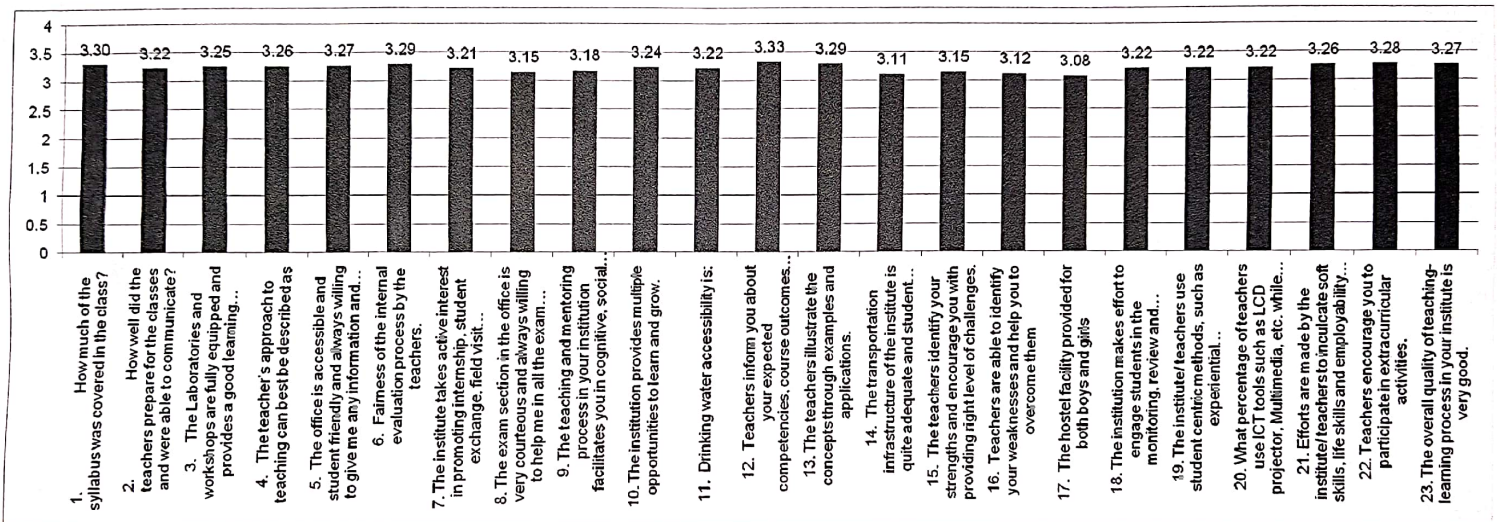

H.K.E. Society's S.L.N. College of Engineering

(Affiliated to VTU - Belagavi, Approved by AICTE - New Delhi, Accredited by NAAC)
Yeramarus Camp, Raichur - 584135

Student Satisfactory Survey Analysis Report 2022-23